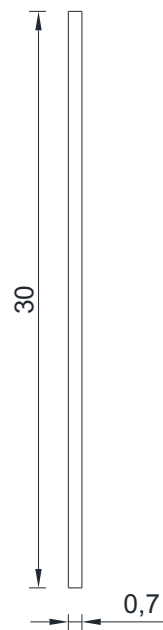

# NORWALK COLLECTION MIRROR

FRONT VIEW

HE-101-30-M

30"

# NORWALK COLLECTION MIRROR

---

SIDE VIEW

---

HE-101-30-M

**ALYA**  
Bath

30"

# NORWALK COLLECTION MIRROR

---

TOP VIEW

---

HE-101-30-M

**ALYA**  
Bath