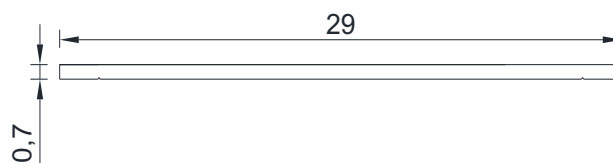

# NORWALK COLLECTION MIRROR

---

SIDE VIEW

---

HE-101-30-M

**ALYA**  
Bath

30"

# NORWALK COLLECTION MIRROR

---

TOP VIEW

---

HE-101-30-M

**ALYA**  
Bath