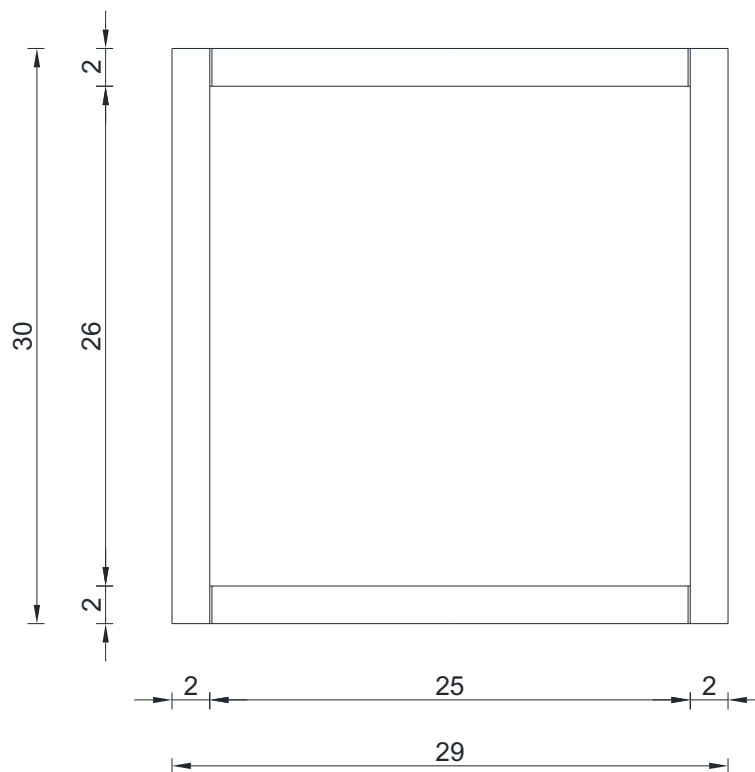

# NORWALK COLLECTION MIRROR

FRONT VIEW

HE-101-30-M

30"

# NORWALK COLLECTION MIRROR

---

SIDE VIEW

---

HE-101-30-M

**ALYA**  
Bath

30"

# NORWALK COLLECTION MIRROR

---

TOP VIEW

---

HE-101-30-M

**ALYA**  
Bath